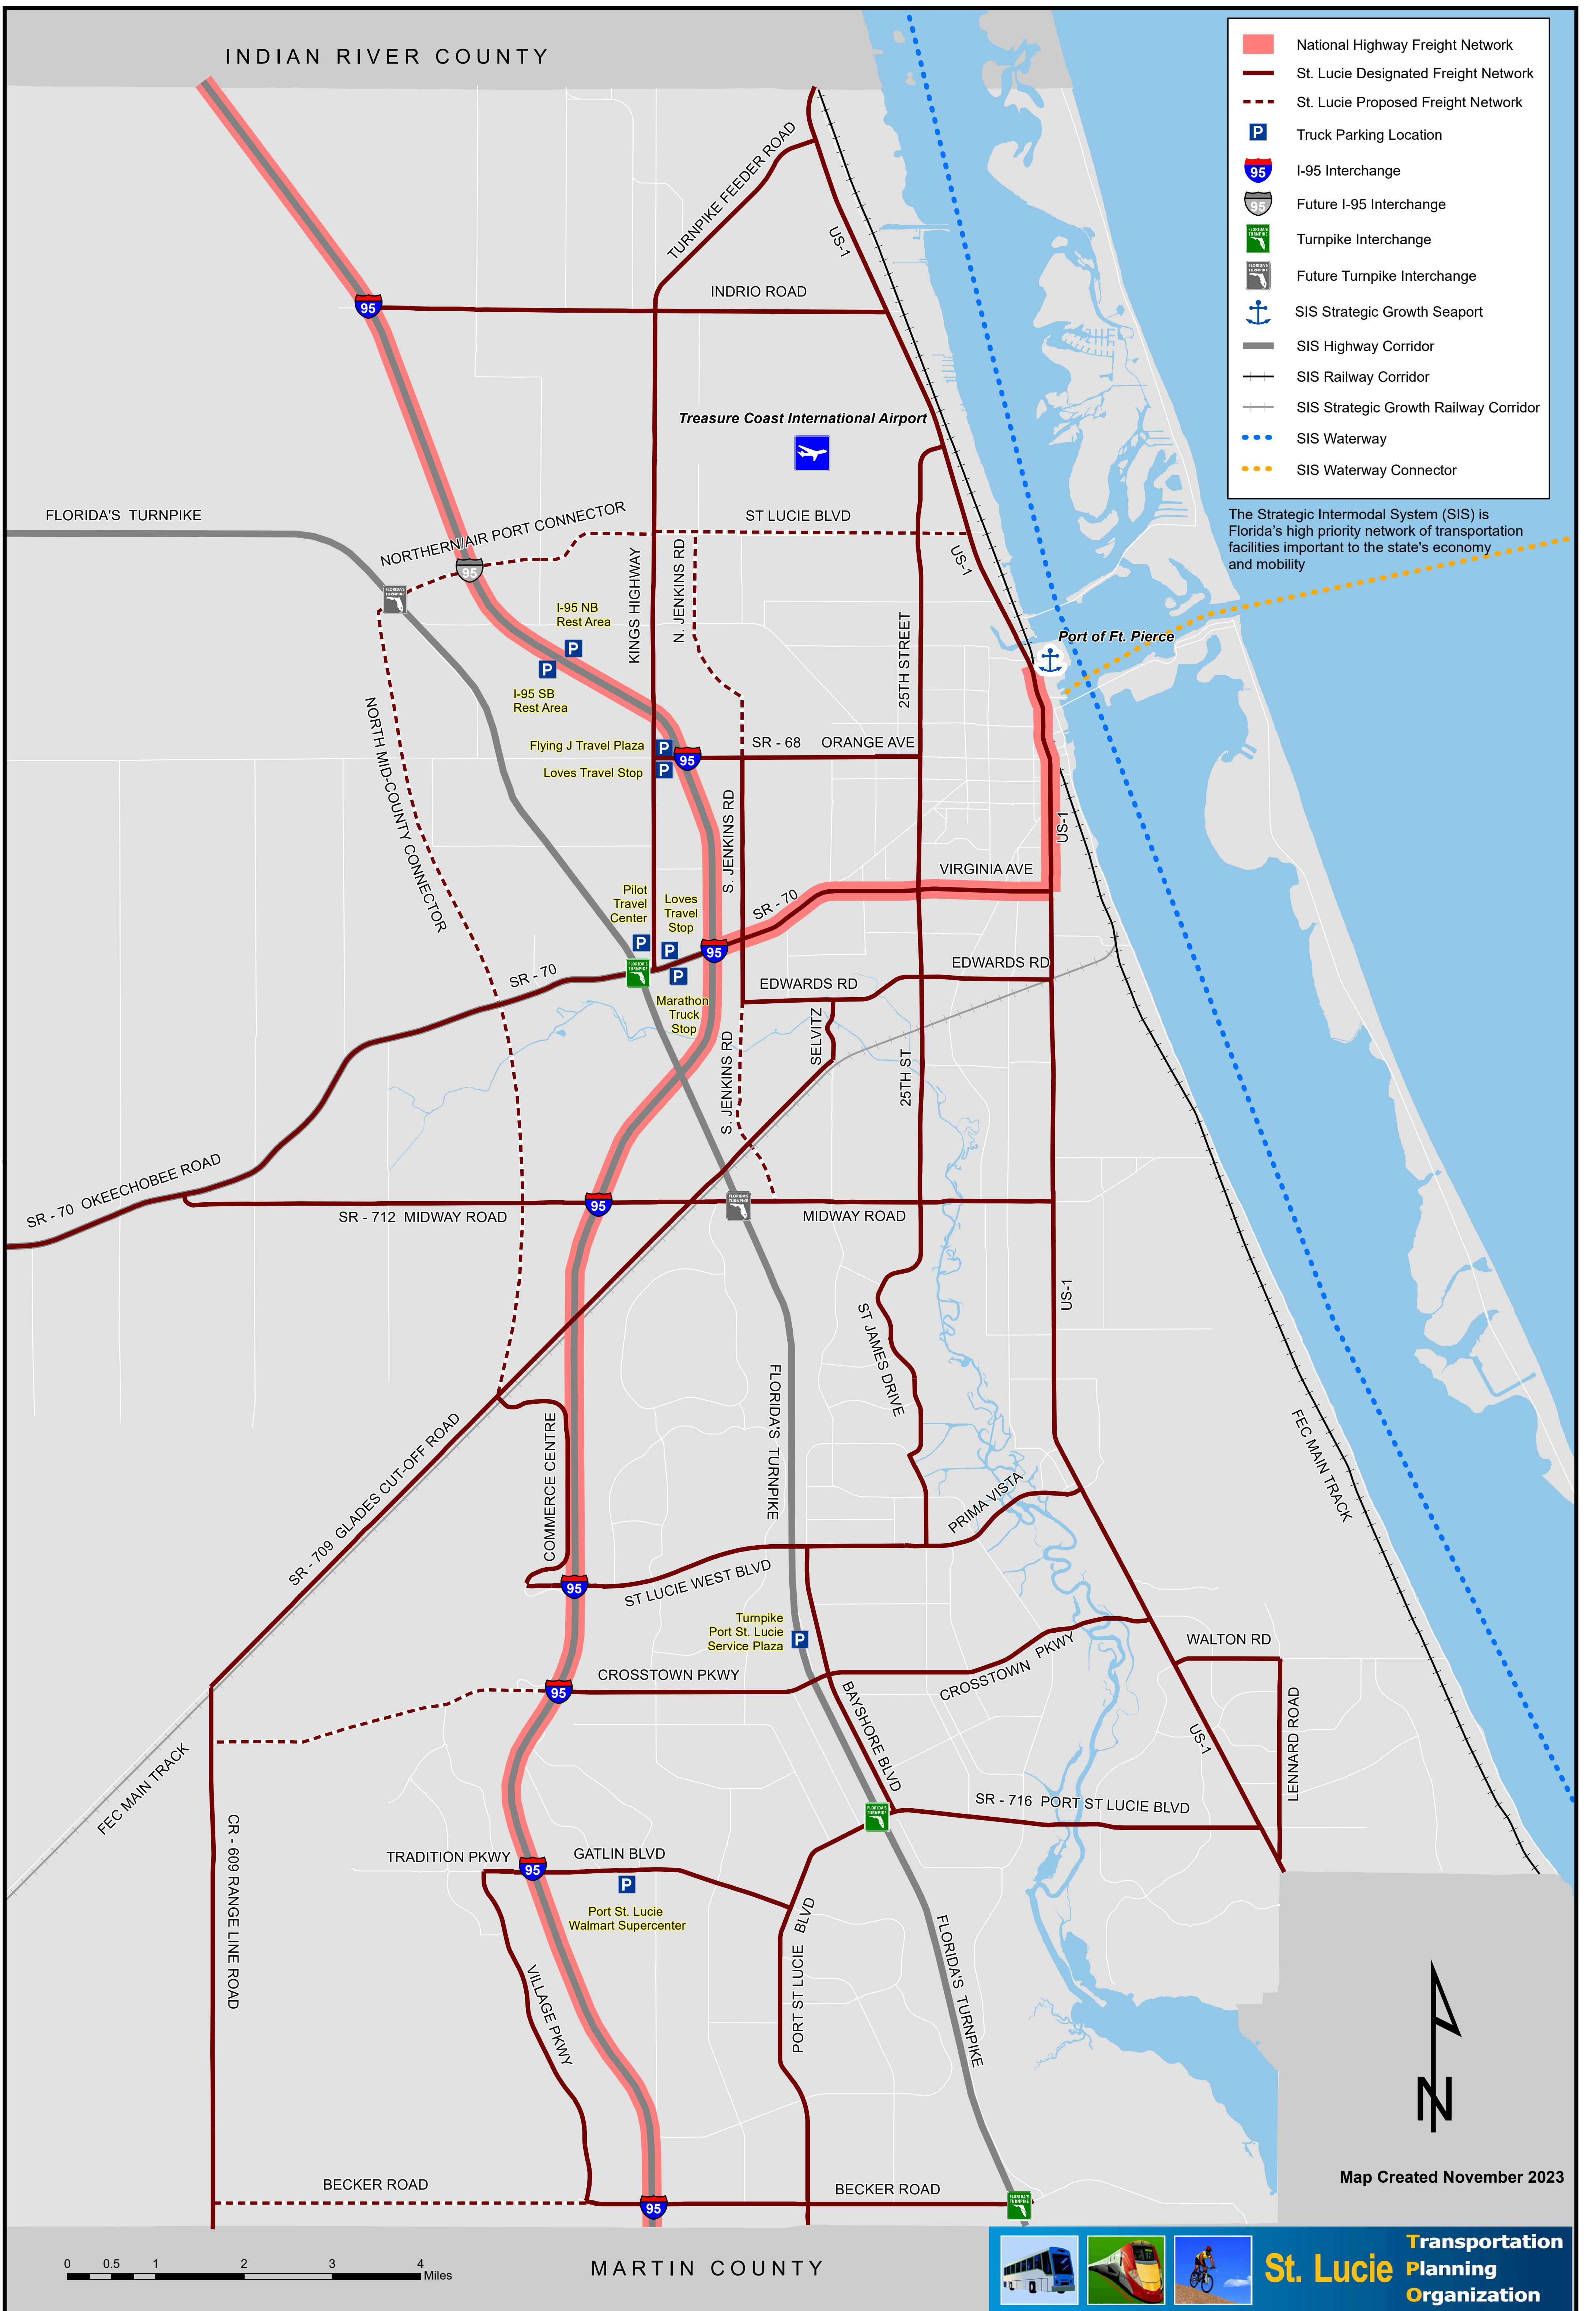

Designated St. Lucie Freight Network

- National Highway Freight Network
- St. Lucie Designated Freight Network
- St. Lucie Proposed Freight Network
- Truck Parking Location
- I-95 Interchange
- Future I-95 Interchange
- Turnpike Interchange
- Future Turnpike Interchange
- SIS Strategic Growth Seaport
- SIS Highway Corridor
- SIS Railway Corridor
- SIS Strategic Growth Railway Corridor
- SIS Waterway
- SIS Waterway Connector

The Strategic Intermodal System (SIS) is Florida's high priority network of transportation facilities important to the state's economy and mobility

Map Created November 2023

MARTIN COUNTY

St. Lucie Transportation Planning Organization