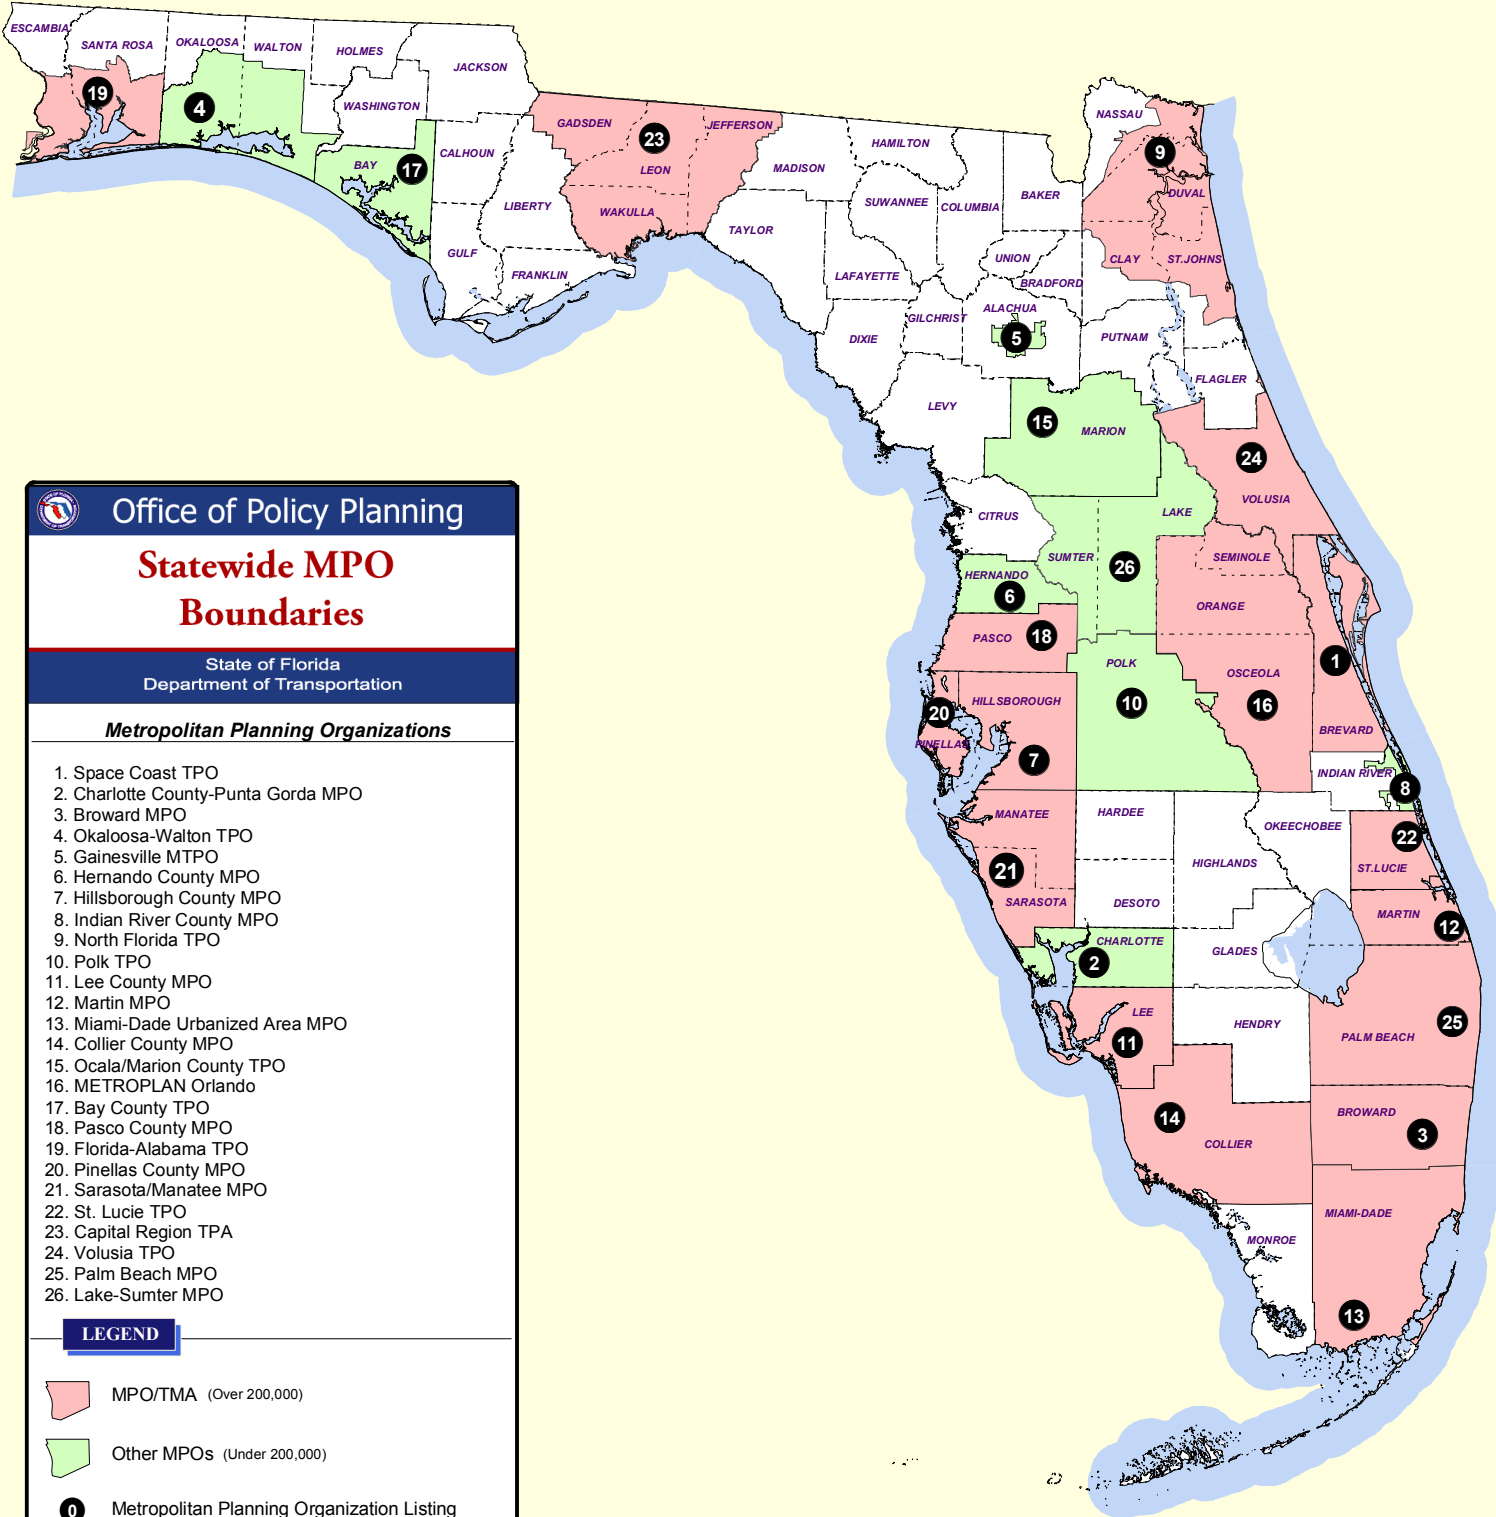

Metropolitan Planning Organizations and Designated Transportation Management Areas

(As of March 23, 2011)

Office of Policy Planning

Statewide MPO Boundaries

State of Florida
Department of Transportation

Metropolitan Planning Organizations

1. Space Coast TPO
2. Charlotte County-Punta Gorda MPO
3. Broward MPO
4. Okaloosa-Walton TPO
5. Gainesville MTPO
6. Hernando County MPO
7. Hillsborough County MPO
8. Indian River County MPO
9. North Florida TPO
10. Polk TPO
11. Lee County MPO
12. Martin MPO
13. Miami-Dade Urbanized Area MPO
14. Collier County MPO
15. Ocala/Marion County TPO
16. METROPLAN Orlando
17. Bay County TPO
18. Pasco County MPO
19. Florida-Alabama TPO
20. Pinellas County MPO
21. Sarasota/Manatee MPO
22. St. Lucie TPO
23. Capital Region TPA
24. Volusia TPO
25. Palm Beach MPO
26. Lake-Sumter MPO

LEGEND

MPO/TMA (Over 200,000)

Other MPOs (Under 200,000)

Metropolitan Planning Organization Listing